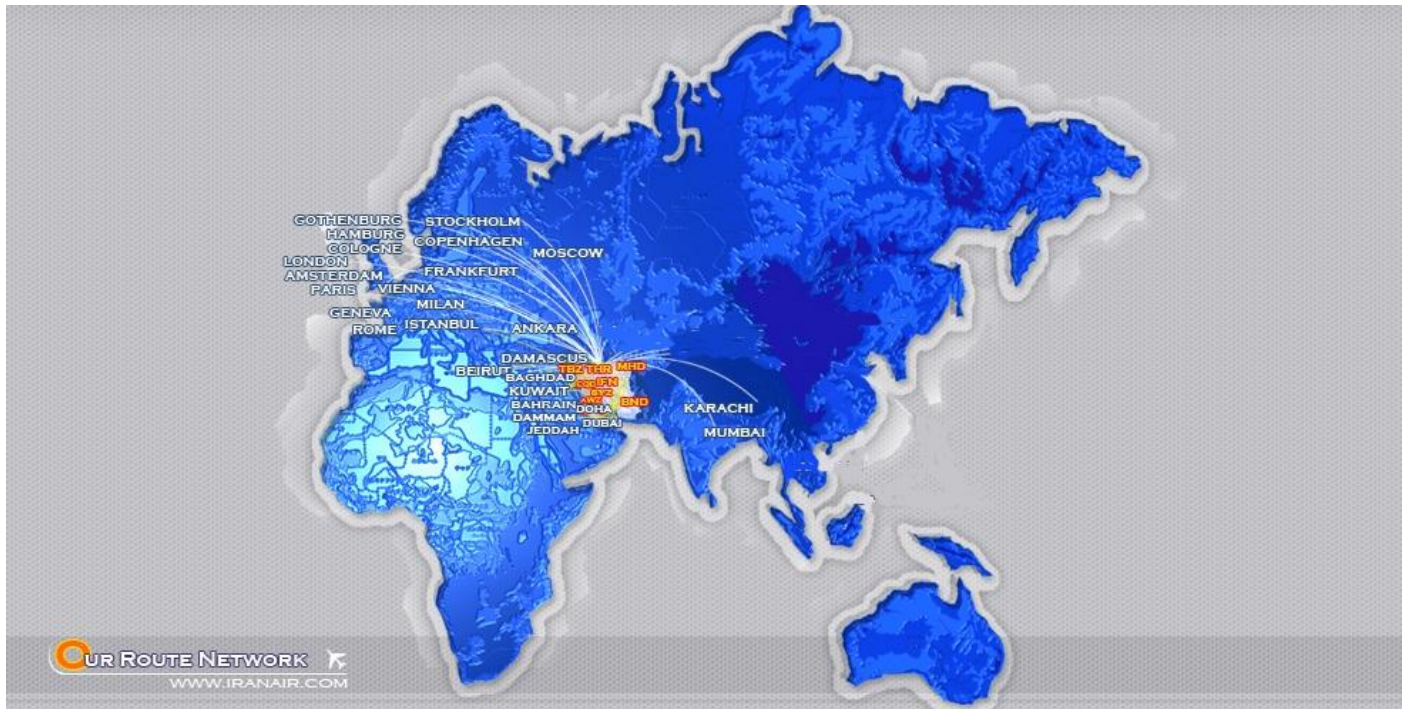

IRANAIR TIMETABLE

International Flight

2019 WINTER

Oct. 27, 2019 to Mar. 28, 2020

IranAir

**The Airline of the
Islamic Republic of Iran**

All schedules are subject to change without notice.

2019w-2 20200106 Revised 06Jan2020

IRANAIR INTERNATIONAL FLIGHT TIMETABLE 2019 WINTER (27OCT2019~28MAR2020)

FROM 21MAR 2020, DEPARTURE/ARRIVAL TIME IN IRAN 1 HOUR LATER ・2020年3月21日以降イラン発着が1時間遅くなります

FROM TEHRAN IMAM KHOMEINI AIRPORT (IKA)